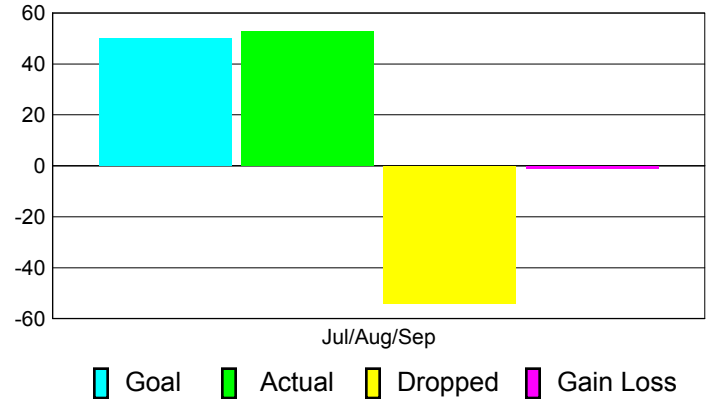

Membership Results 2012-2013

Goal, New, Dropped, Gain/Loss

Comparison of Membership Gain/Loss

Current Year Compared to the Previous Year