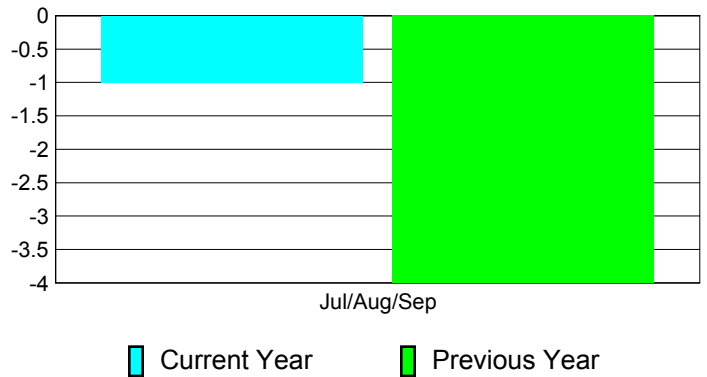

Membership Results
2012-2013

Membership
2011-2012

Month	Net Memb Goal	Actual New Memb	Actual Dropped Memb	Gain/Loss of Memb	Gain/Loss of Memb
Jul/Aug/Sep	50	53	-54	-1	-4
Totals	50	53	-54	-1	-4

Membership Results 2012-2013

Goal, New, Dropped, Gain/Loss

Comparison of Membership Gain/Loss

Current Year Compared to the Previous Year

Gender Comparison 2012-2013

Jul/Aug/Sep

Male Female